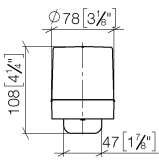

Dispenser wall model - Chrome

83 435 832

- width 78mm
- height 108 mm
- 250 ml bottle
- 94mm projection

 Chrome

83 435 832-00

 Soft Black

83 435 832-69

Dispenser wall model - Chrome

83 435 832

mm [inches]

Dispenser wall model - Chrome

83 435 832

Parts for other
finishes can be found
here: [Soft Black](#)

Spare parts list

No.	Item Number	Name	Quantity used	Delivery time
1	05 30 31 025 00 90	fixing set	1	2