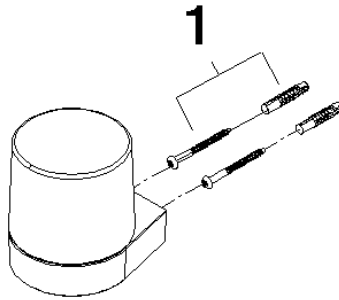

Dispenser wall model - Chrome

83 435 832

- width 78mm
- height 108 mm
- 250 ml bottle
- 94mm projection

 Chrome

83 435 832-00

 Soft Black

83 435 832-69

Dispenser wall model - Chrome

83 435 832

mm [inches]

Dispenser wall model - Chrome

83 435 832

Parts for other
finishes can be found
here: [Soft Black](#)

Spare parts list

No.	Item Number	Name	Quantity used	Delivery time
1	05 30 31 025 00 90	fixing set	1	2