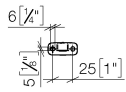

Dispenser wall model - Chrome

83 435 832

- width 78mm
- height 108 mm
- 250 ml bottle
- 94mm projection

 Chrome

83 435 832-00

 Soft Black

83 435 832-69

Dispenser wall model - Chrome

83 435 832

mm [inches]

Dispenser wall model - Chrome

83 435 832

Parts for other
finishes can be found
here: [Soft Black](#)

Spare parts list

No.	Item Number	Name	Quantity used	Delivery time
1	05 30 31 025 00 90	fixing set	1	2