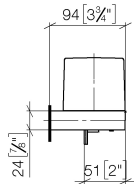

Dispenser wall model - Chrome

83 435 832

- width 78mm
- height 108 mm
- 250 ml bottle
- 94mm projection

 Chrome

83 435 832-00

 Soft Black

83 435 832-69

Dispenser wall model - Chrome

83 435 832

mm [inches]

Dispenser wall model - Chrome

83 435 832

Parts for other
finishes can be found
here: [Soft Black](#)

Spare parts list

No.	Item Number	Name	Quantity used	Delivery time
1	05 30 31 025 00 90	fixing set	1	2